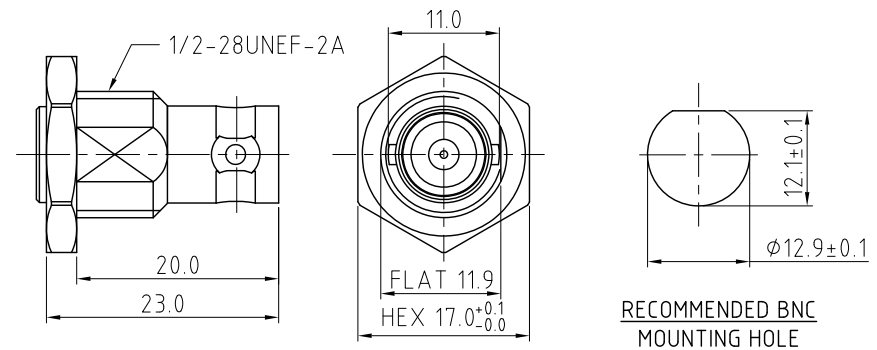

CABLE 360 RF: SMA STRAIGHT PLUG + BNC STRAIGHT BULKHEAD JACK WITH O-RING RATED TO IP67/68 + RG174 CABLE

SPECIFICATIONS:

1. SMA STRAIGHT PLUG, P/N: RFCT-SMA027-M74.
2. RG174 COAXIAL CABLE, COLOR: BLACK.
3. BNC STRAIGHT BULKHEAD JACK WITH O-RING RATED TO IP67/68, P/N: RFCT-BNC001-F74.

ENVIRONMENTAL:

- A. BULKHEAD MOUNTED CONNECTOR (RFCT-BNC001-F74) TESTED TO THE FOLLOWING SPECIFICATION:
- i. IP6X - DUST TIGHT - NO PARTICLE INGRESS.
  - ii. IPX7 WATERPROOF FOR 30 MINUTES UP TO 1 METER UNDERWATER.
  - iii. IPX8 WATERPROOF FOR 48 HOURS AT 1 METER UNDERWATER.
  - iv. IPX8 WATERPROOF FOR 12 HOURS AT 5 METERS UNDERWATER.
  - v. PRESSURE TEST - 1 BAR FOR 10 SECONDS.

NOTES:

1. WORKING FREQUENCY RANGE: DC-3GHz.
2. OPERATING TEMPERATURE: -40°C TO +80°C.
3. IMPEDANCE: 50 OHM

BNC DETAIL DRAWING