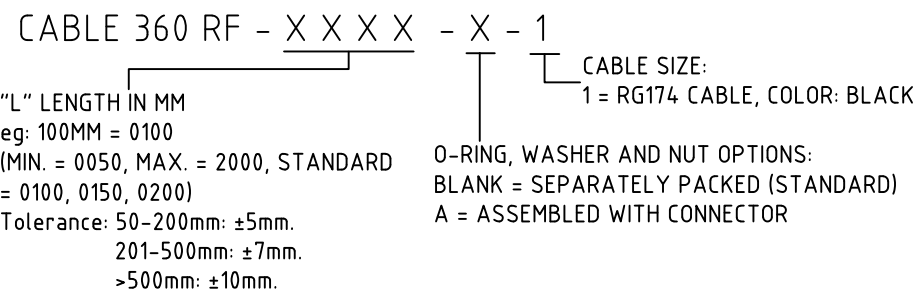

HOW TO ORDER

REV. DATE & DRN
TO 22/10/19 - INTX RELEASE
11/24/03/24 - CC
ADD IP RATING VIEW

Scale: NTS	THIRD ANGLE	Unstated .X .XX .XXX ANGLES	Tolerances: N/A N/A N/A N/A
Drawn: CC			
App'd: XXX	Title CABLE ASSEMBLY		
Date: 24 MAR '24	Revision: 1.1	Unit: mm	

IP Rated RF Products

www.gradconn.com

THIS DRAWING IS CONFIDENTIAL AND MUST NOT BE COPIED OR DISCLOSED WITHOUT WRITTEN CONSENT

Type: Cable 360 RF
CABLE 360 RF
Drawing Number:
Sheet 1 of 1
Drawing © E and O E