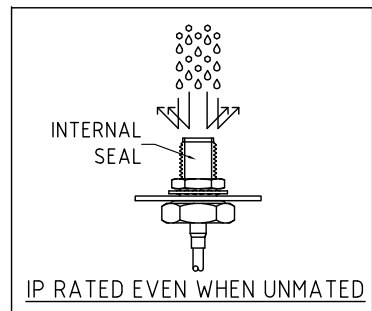

HOW TO ORDER

REV. DATE & DRN
TO 22/10/19 - INTX RELEASE
11/24/03/24 - CC
ADD IP RATING VIEW

Scale: NTS	THIRD ANGLE	Unstated .X .XX .XXX ANGLES	Tolerances: N/A N/A N/A N/A
Drawn: CC			
App'd: XXX	Title CABLE ASSEMBLY		
Date: 24 MAR '24	Revision: 1.1	Unit: mm	

IP Rated RF Products

www.gradconn.com

THIS DRAWING IS CONFIDENTIAL AND MUST NOT BE COPIED OR DISCLOSED WITHOUT WRITTEN CONSENT

Type: Cable 360 RF
CABLE 360 RF
Drawing Number:
Sheet 1 of 1
Drawing © E and O E