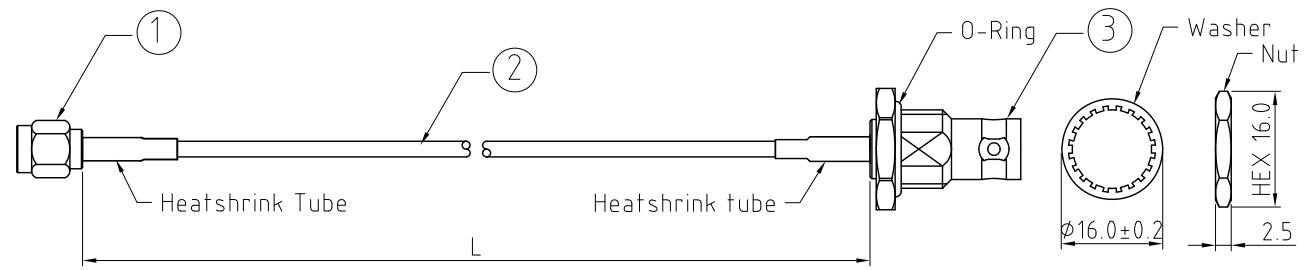

CABLE 360 RF: SMA STRAIGHT PLUG + BNC STRAIGHT BULKHEAD JACK WITH O-RING RATED TO IP67/68 + RG174 CABLE

SPECIFICATIONS:

1. SMA STRAIGHT PLUG, P/N: RFCT-SMA027-M74.
2. RG174 COAXIAL CABLE, COLOR: BLACK.
3. BNC STRAIGHT BULKHEAD JACK WITH O-RING RATED TO IP67/68, P/N: RFCT-BNC001-F74.

ENVIRONMENTAL:

- A. BULKHEAD MOUNTED CONNECTOR (RFCT-BNC001-F74) TESTED TO THE FOLLOWING SPECIFICATION:
- i. IP6X - DUST TIGHT - NO PARTICLE INGRESS.
  - ii. IPX7 WATERPROOF FOR 30 MINUTES UP TO 1 METER UNDERWATER.
  - iii. IPX8 WATERPROOF FOR 48 HOURS AT 1 METER UNDERWATER.
  - iv. IPX8 WATERPROOF FOR 12 HOURS AT 5 METERS UNDERWATER.
  - v. PRESSURE TEST - 1 BAR FOR 10 SECONDS.

NOTES:

1. WORKING FREQUENCY RANGE: DC-3GHz.
2. OPERATING TEMPERATURE: -40°C TO +80°C.
3. IMPEDANCE: 50 OHM

BNC DETAIL DRAWING